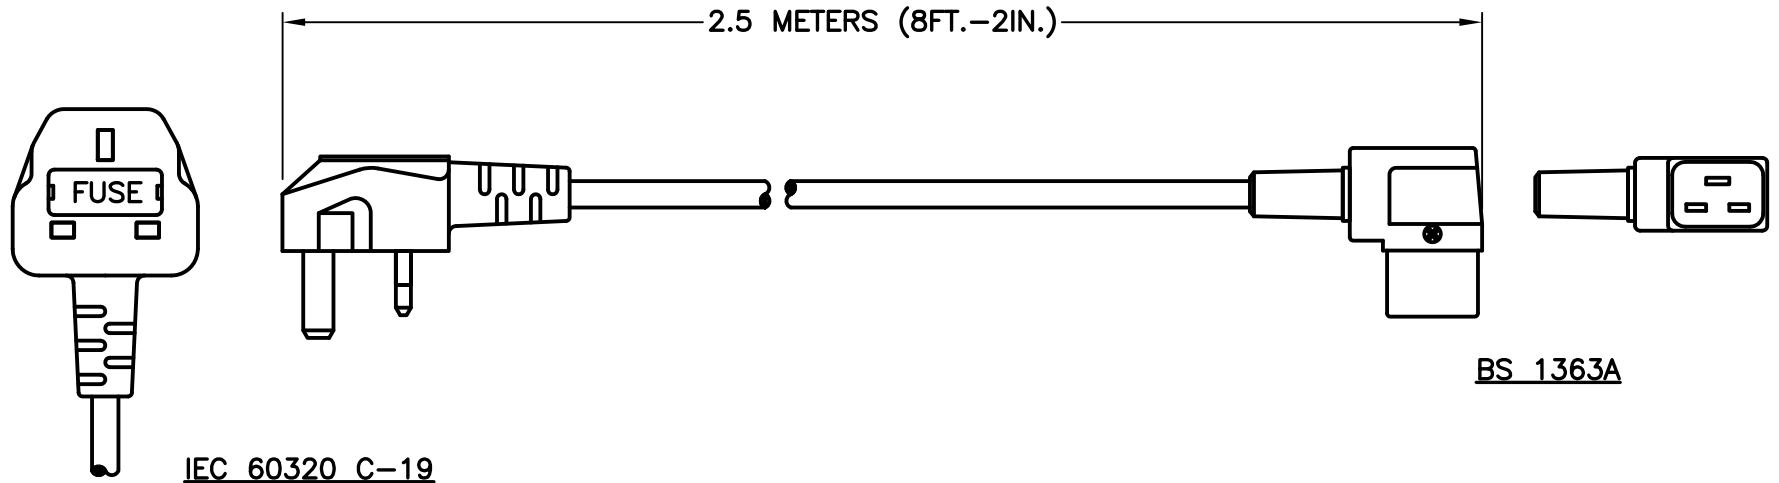

CAT. No.

80201-RA

UK, BRITISH, UNITED KINGDOM 13 AMPERE 250 VOLT DETACHABLE POWER CORD SET, BS 1363A TYPE G (UK1-13P) UK, BRITISH UNITED KINGDOM PLUG, 13 AMPERE BS 1362 FUSE, IEC 60320 C-19 RIGHT ANGLE CONNECTOR, 2 POLE-3 WIRE GROUNDING (2P+E), 2.5 METERS (8FT.-2IN.) LONG. BLACK.

CERTIFICATIONS

REACH ROHS ROHS2 CE

STANDARDS

BS 1363A BS 1362 IEC 60320 C-19

SPECIFICATIONS:

1. OVERALL LENGTH: 2.5 METERS (8FT.-2IN.)
2. CONDUCTORS: 1.5 mm x 3 WITH IEC COLOR CODE (GREEN/YELLOW, BLUE, BROWN)
3. JACKET: H05VV, BLACK
4. PLUG: BS 1363A, RIGHT ANGLE, BLACK
5. CONNECTOR: IEC 60320 C-19, LEFT ANGLE, BLACK
6. RATED: 13 AMPERE 250 VOLT