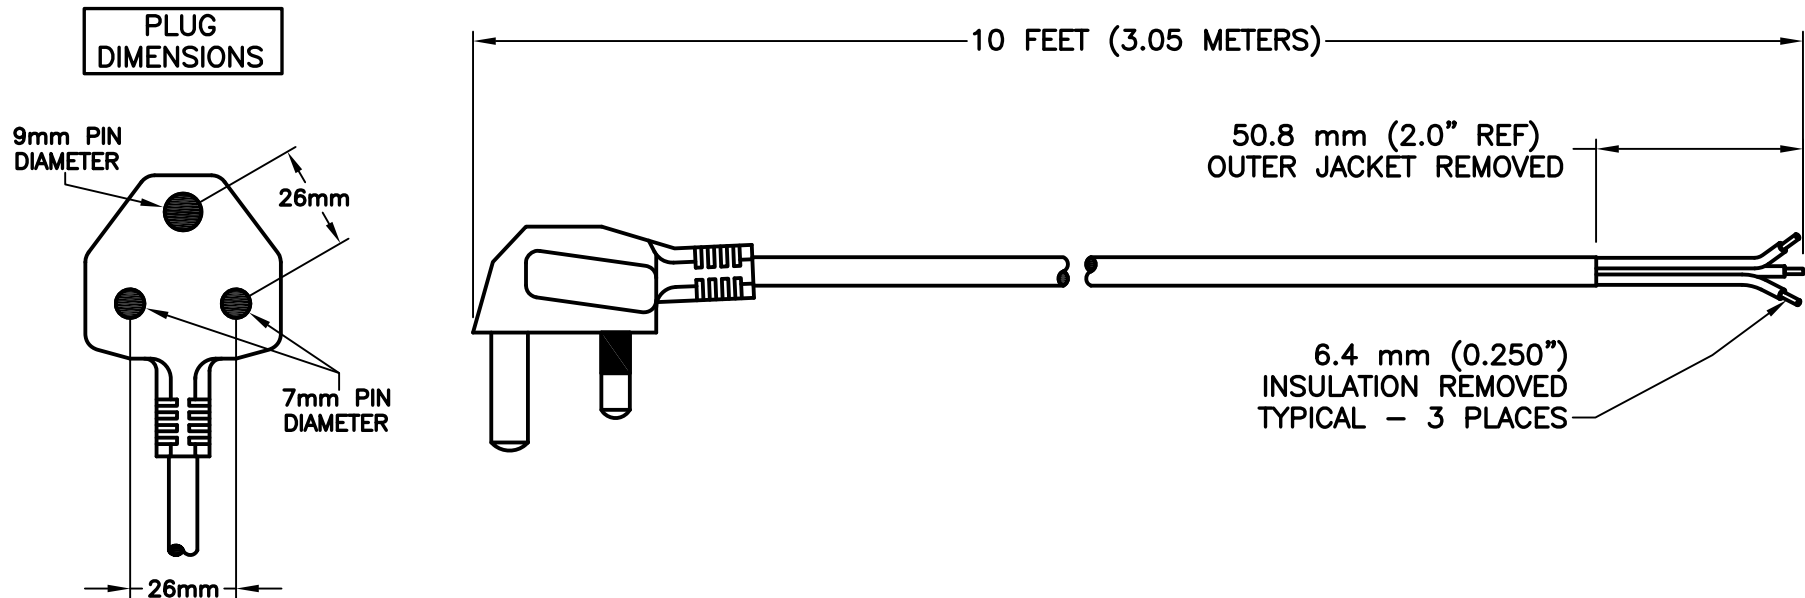

CAT. No.

87070X10FT

AFRICA, S. AFRICA, INDIA 15 AMPERE 250 VOLT POWER SUPPLY CORD, (UK2-15P) BS 546A TYPE M PLUG, 2 POLE-3 WIRE GROUNDING, STRIPPED ENDS, 10 FEET (3.05 METERS) LONG. BLACK.

CERTIFICATIONS

REACH ROHS ROHS2 CE

STANDARDS

BS 546 BS 546A SANS 164-1 SABS 164-1 IA16A3

SPECIFICATIONS:

1. OVERALL LENGTH: 10 FEET (3.05 METERS)
2. CONDUCTORS: 1.5 mm x 3 WITH IEC COLOR CODE (GREEN/YELLOW, BLUE, BROWN)
3. JACKET: H05VV-F, BLACK, OUTSIDE DIAMETER APPROXIMATELY 8.3 mm
4. PLUG: BS 546A, RIGHT ANGLE, BLACK
5. CONNECTOR: NONE
6. RATED: 15/16 AMPERE 250 VOLT