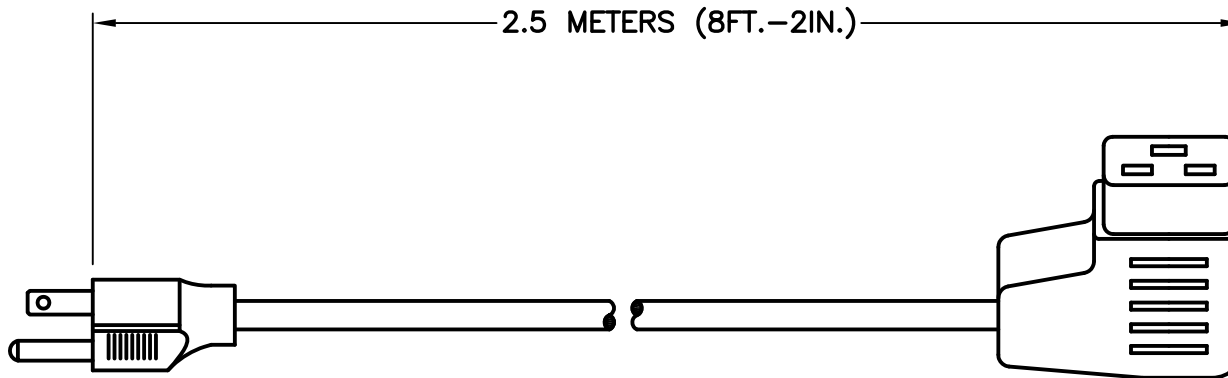

CAT. No.

80450-RA

NEMA 5-15P 15 AMPERE-125 VOLT DETACHABLE POWER CORD, IEC 60320 C-19 RIGHT ANGLE CONNECTOR, 14/3 AWG CONDUCTORS, SJTO, 105°C CORDAGE, 2 POLE-3 WIRE GROUNDING, 2.5 METERS (8FT.-2IN.) LONG. BLACK.

APPROVALS

CSA ☒ UL ☒

CERTIFICATIONS

REACH ☒ ROHS ☒

STANDARDS

NEMA 5-15P ☒ IEC 60320 C-19 ☒

RELATED POWER CORDS

<u>CATALOG No</u>	<u>LENGTH</u>
80450	2.5 METERS
80450-LA	2.5 METERS
80452	2.5 METERS

SPECIFICATIONS:

1. OVERALL LENGTH: 2.5 METERS (8FT.-2IN.)
2. CONDUCTORS: 14 AWG x 3 (BLACK, WHITE, GREEN)
3. JACKET: SJTO, 105°C, BLACK
4. PLUG: NEMA 5-15P, STRAIGHT, BLACK
5. CONNECTOR: IEC 60320 C-19, RIGHT ANGLE, BLACK
6. RATED: 15 AMPERE 125 VOLT
7. CABLE DIAMETER (APPROX.): 9 mm
8. GENERAL MATERIAL: PVC
9. STRANDING (APPROX.): 41/0.254 mm

NEMA 5-15P

IEC 60320 C-19
RIGHT ANGLE