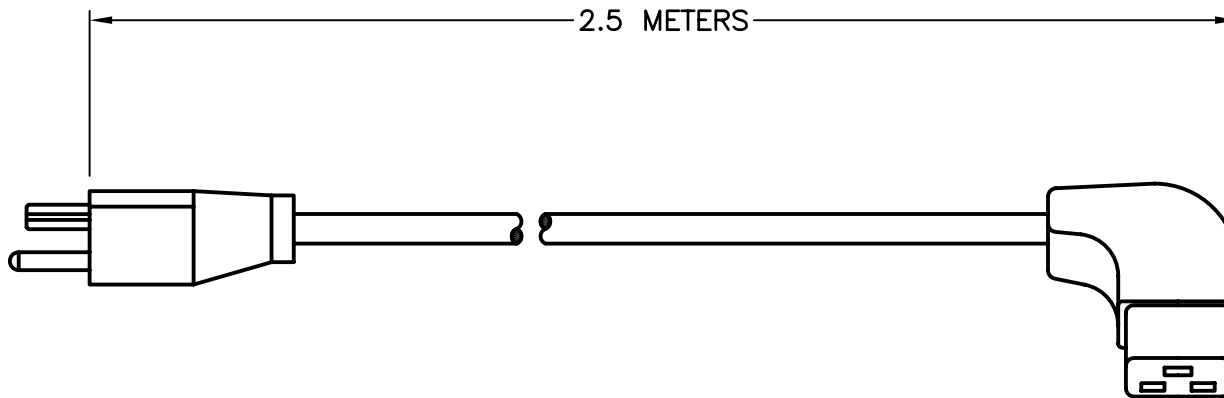

CAT. No.

80551-RA

DETACHABLE CORD SET, NEMA 5-20P PLUG & RIGHT ANGLE IEC60320 C-19 CONN, 12/3 AWG, SJT, 60°C, 20A-125V, BLACK, 2.5 METERS.

APPROVALS

CSA ☒ UL ☒

CERTIFICATIONS

ROHS ☒

STANDARDS

NEMA 5-20P ☒ IEC 60320 ☒

SPECIFICATIONS:

1. OVERALL LENGTH: 2.5 METERS
2. CONDUCTORS: 12 AWG x 3
3. JACKET: SJT, 60°C, BLACK
4. PLUG: NEMA 5-20, STRAIGHT, BLACK
5. CONNECTOR: IEC 60320 C-19, RIGHT ANGLE, BLACK
6. RATED: 20 AMPERE 125 VOLT

NEMA 5-20P

IEC 60320, C-19