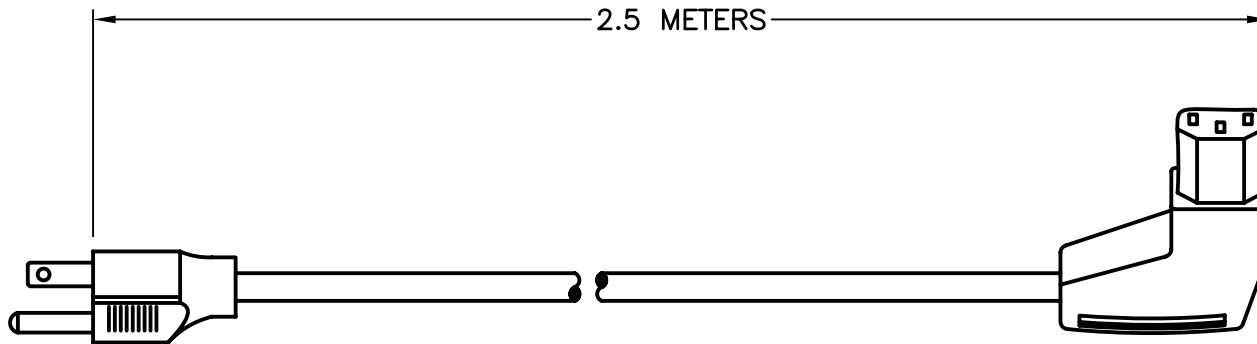

CAT. No.

81200-LA

DETACHABLE CORD SET, JA1-15P (JIS 8303) JAPANESE PLUG & LEFT ANGLE IEC-60320 C-13 CONNECTOR, 12A-125V, BLACK, 2.5 METERS.

APPROVALS

PSE ☒

ALL DIMENSIONS ARE IN MILLIMETERS

CERTIFICATIONS

ROHS ☒

STANDARDS

JIS 8303 ☒

JIS C 3306 ☒

IEC 60320 ☒

SPECIFICATIONS:

1. OVERALL LENGTH: 2.5 METERS
2. CONDUCTORS: 1.25 mm² x 3
3. JACKET: HVCTF, BLACK, 70°C
4. PLUG: JIS 8303, STRAIGHT, BLACK
5. CONNECTOR: IEC 60320 C-13, LEFT ANGLE, BLACK
6. RATED: 12 AMPERE 125 VOLT

JA1-15P, JIS 8303

IEC 60320, C-13