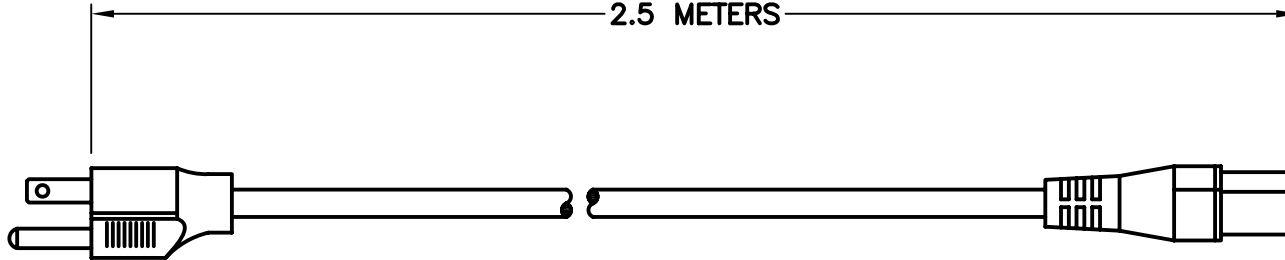

CAT. No.

81202

DETACHABLE CORD SET, JA1-15P (JIS 8303) JAPANESE PLUG & STRAIGHT IEC-60320 C-13 CONNECTOR, 15A 125V, BLACK, 2.5 METER.

APPROVALS

PSE ☒

CERTIFICATIONS

ROHS ☒ REACH ☒

STANDARDS

JIS 8303 ☒ JIS C 3306 ☒ IEC 60320 ☒

SPECIFICATIONS:

1. OVERALL LENGTH: 2.5 METERS
2. CONDUCTORS: 2.00 mm² x 3
3. JACKET: HVCTF, BLACK, 75°C
4. PLUG: JIS 8303, STRAIGHT, BLACK
5. CONNECTOR: IEC 60320 C-13, STRAIGHT, BLACK
6. RATED: 15 AMPERE 125 VOLT

RELATED ITEMS

81200

JA1-15P. JIS 8303

IEC 60320. C-13