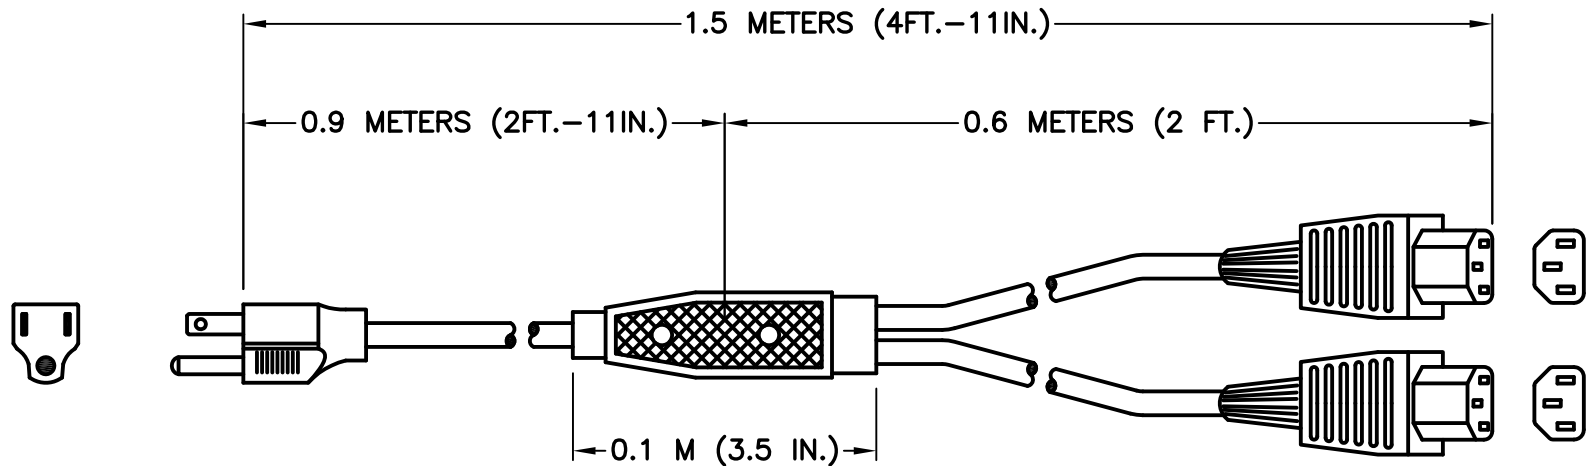

CAT. No.

81415-Y1.5M

DETACHABLE CORD SET, (Y) TYPE "SPLITTER" CORD. NEMA 5-15P PLUG WITH TWO IEC 60320 C-13 CONNECTORS. 15 AMPERE 125 VOLT, 14/3 AWG CORDAGE, SJTO, 105°C CORDAGE, BLACK, OVERALL LENGTH 4FT.-11IN. LONG. (2FT.-11IN. LENGTH TO "Y" AND EACH IEC 60320 C-13 LEG 2 FT. LONG).

APPROVALS

C-UL-US (UL/CSA)

CERTIFICATIONS

REACH ROHS ROHS2

STANDARDS

NEMA 5-15P IEC 60320 C-13 UL 817 UL 498 ANSI C73.11

SPECIFICATIONS:

- 1. OVERALL LENGTH: 1.5 METERS (4FT.-11IN.)
- 2. CONDUCTORS: 14 AWG x 3 (BLACK, WHITE, GREEN)
- 3. JACKET: SJTO, 105°C, BLACK
- 4. PLUG: NEMA 5-15, STRAIGHT, BLACK
- 5. CONNECTOR: IEC 60320 C-13, STRAIGHT, BLACK (X2)
- 6. RATED: 15 AMPERE 125 VOLT
- 8. CABLE DIAMETER (APPROX.): 9.0 mm
- 9. GENERAL MATERIAL: PVC

RELATED POWER CORDS

CATALOG No	DESCRIPTION	OVERALL LENGTH
81415-Y1M	15 AMP	1 METER (3FT.-3IN.)
81415-Y1.5M	15 AMP	1.5 METERS (4FT.-11IN.)
81415-Y2M	15 AMP	2 METERS (6FT.-7IN.)
81415-Y	15 AMP	3.05 METERS (10 FEET)