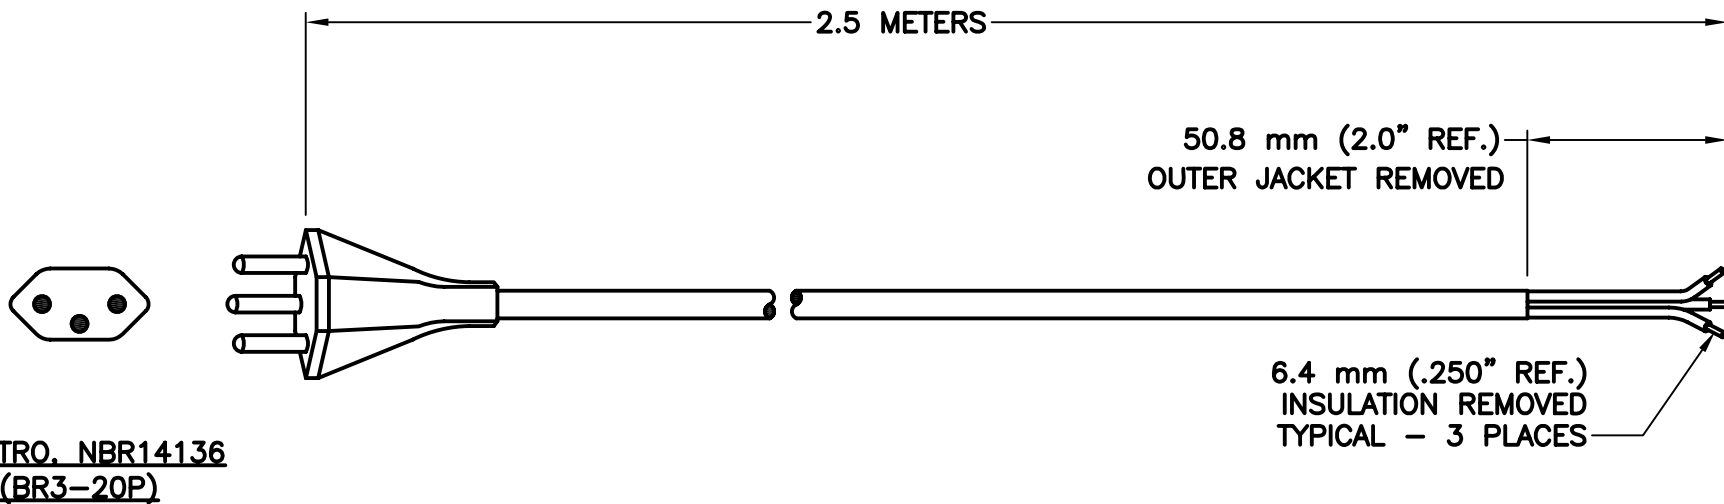

CAT. No.

82160

POWER SUPPLY CORD SET, BRAZIL (BR3-20P PLUG) 16A 250V, 2.5 METERS LONG, BLACK. NEW STANDARD= NBR14136 (INMETRO APPROVED). CE MARK.

APPROVALS

INMETRO UL/BR

CERTIFICATIONS

ROHS

STANDARDS

NBR 14136

SPECIFICATIONS:

1. OVERALL LENGTH: 2.5 METERS
2. CONDUCTORS: 1.5 mm² x 3 WITH IEC COLOR CODE (GREEN/YELLOW, BLUE, BROWN)
3. JACKET: H05VV, BLACK
4. PLUG: NBR14136 (BR3-20P), STRAIGHT, BLACK
5. CONNECTOR: NONE
6. RATED: 16 AMPERE 250 VOLT

INMETRO, NBR14136
(BR3-20P)