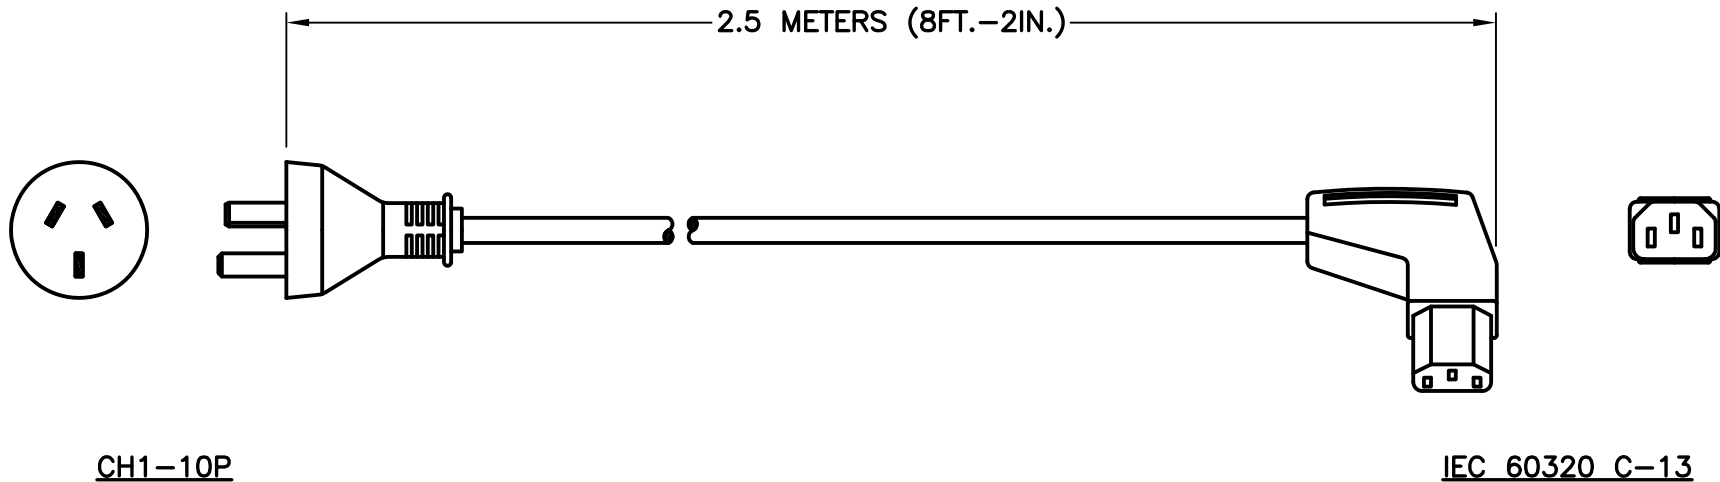

CAT. No.

84661-RA

CHINA 10 AMPERE 250 VOLT DETACHABLE POWER CORD SET, (CH1-10P) PLUG, IEC 60320 C-13 RIGHT ANGLE CONNECTOR, 2 POLE-3 WIRE GROUNDING, 2.5 METERS (8FT.-2IN.) LONG. BLACK.

APPROVALS

CCC

CERTIFICATIONS

REACH

ROHS

ROHS2

STANDARDS

GB-15934-2008

IEC 60320

RELATED POWER CORDS:

CATALOG No

POWERCORD DESCRIPTION

84661

2.5 METERS, C-13

84661X3.1M

3.1 METERS, C-13

84661-LA

2.5 METERS, LEFT ANGLE C-13

SPECIFICATIONS:

1. OVERALL LENGTH: 2.5 METERS (8FT.-2IN.)
2. CONDUCTORS: 1.0 mm x 3 WITH IEC COLOR CODE (GREEN/YELLOW, BLUE, BROWN)
3. JACKET: RVV, BLACK, 70°C
4. PLUG: CH1-10P, STRAIGHT, BLACK
5. CONNECTOR: IEC 60320 C-13, RIGHT ANGLE, BLACK
6. RATED: 10 AMPERE 250 VOLT