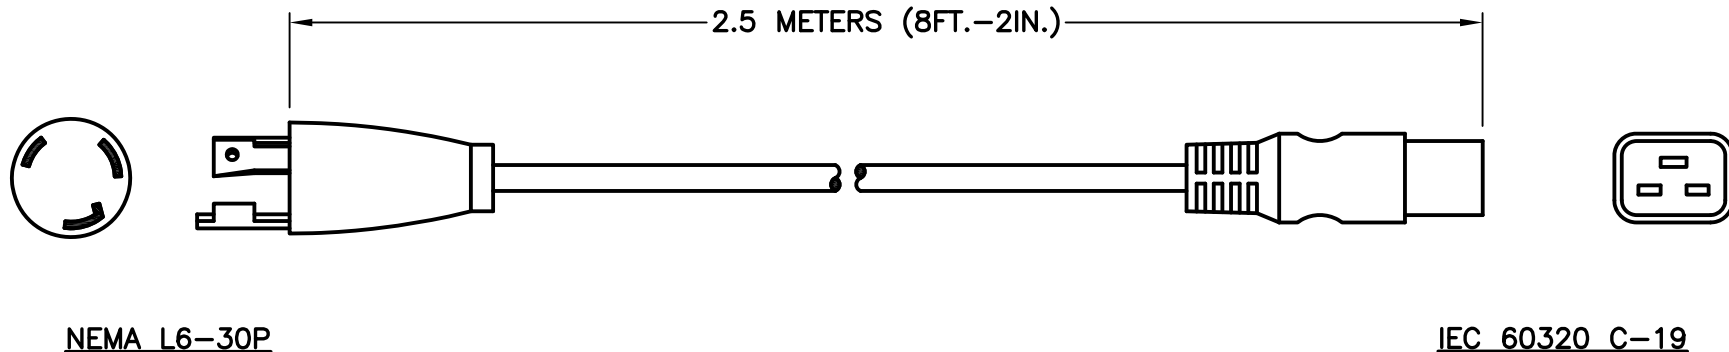

CAT. No.

90960

20 AMPERE 250 VOLT CORD SET, NEMA L6-30P LOCKING PLUG, IEC 60320 C-19 CONNECTOR, 2 POLE-3 WIRE GROUNDING (2P+E), 12/3 AWG CONDUCTORS, SJTO 105°C CORDAGE, 2.5 METERS (8FT.-2IN.) LONG. BLACK.

APPROVALS

UL CSA

CERTIFICATIONS

UL CSA ROHS

STANDARDS

UL 817 UL 498 NEMA L6-30P IEC 60320 C-19

SPECIFICATIONS:

1. OVERALL LENGTH: 2.5 METERS (8FT.-2IN.)
2. CONDUCTORS: 12 AWG x 3
3. JACKET: SJTO, 105°C, BLACK
4. PLUG: NEMA L6-30, STRAIGHT, BLACK
5. CONNECTOR: IEC 60320 C-19, STRAIGHT, BLACK
6. RATED: 20 AMPERE 250 VOLT