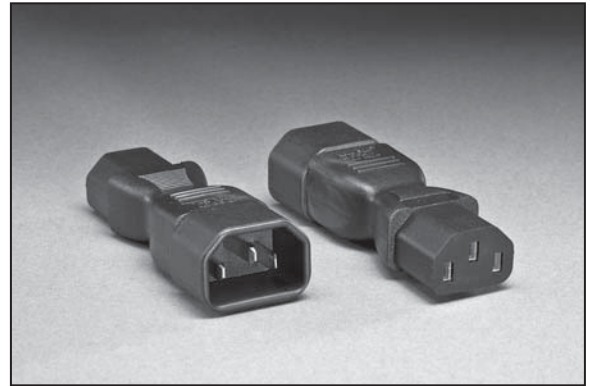

CAT. NO. 30401-A
IEC 60320 C-14, NEMA 5-15R (X2) PLUG
CONNECTOR ADAPTER. 10 A-125 V.
UL RECOGNIZED.

CAT. NO. 30401-B
IEC 60320 C-14, C-13 (X1), NEMA 5-15R (X1)
PLUG/CONNECTOR ADAPTER. 10 A-125 V.
UL RECOGNIZED.

IEC 60320, C-13, C-14, C-5, C-7 PLUG ADAPTERS
2 Pole, 3 Wire Grounding

CAT. NO. 30235
IEC 60320 C-14 PLUG/UNIVERSAL
OUTLET ADAPTER. 15 A-125 V,
10 A-250 V. CE MARK.

CAT. NO. 30404
IEC 60320 C-14, C-13 PLUG/CONNECTOR
ADAPTER. 10 A-250. UL, C-UL, TUV LISTED.
CE MARK.