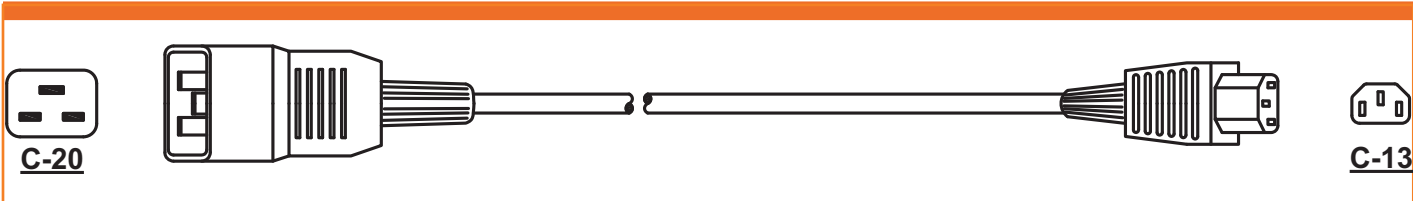

**ADAPTER CORDS, C-20 PLUG & C-13 CONNECTOR 15A-250V, 14/3 AWG,
SJTO. UL, C-UL LISTED.**

CAT. NO.	LENGTH	CAT. NO.	LENGTH	CAT. NO.	LENGTH
31720	12 INCHES	31720X3FT	36 INCHES	31720X6FT	72 INCHES
31720X18IN	18 INCHES	31720X4FT	48 INCHES	31720X8FT	96 INCHES
31720X2FT	24 INCHES	31720X5FT	60 INCHES	31720X10FT	120 INCHES

International Configurations, Inc. P.O. Box 3374 Enfield, CT 06083
Sales@internationalconfig.com www.Internationalconfig.com