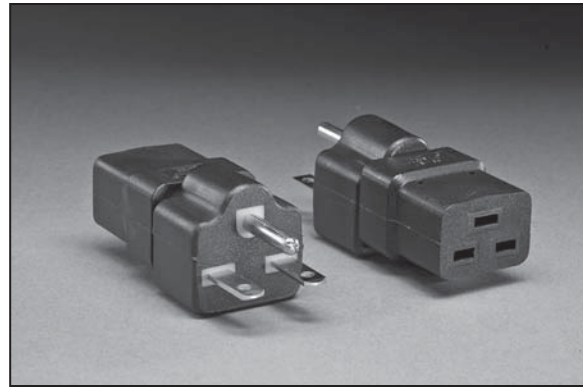

IEC 60320, C-13, C-14, C-5, C-7 PLUG ADAPTERS
2 Pole, 3 Wire Grounding

CAT. NO. 30235
IEC 60320 C-14 PLUG/UNIVERSAL
OUTLET ADAPTER. 15 A-125 V,
10 A-250 V. CE MARK.

CAT. NO. 30404
IEC 60320 C-14, C-13 PLUG/CONNECTOR
ADAPTER. 10 A-250. UL, C-UL, TUV LISTED.
CE MARK.

CAT. NO. 30404-A
IEC 60320 C-14, C-13 (X2) PLUG/
CONNECTOR ADAPTER.
10A 125V. UL RECOGNIZED. TUV.

CAT. NO 30406
IEC 60320 C-14, C-5 PLUG/CONNECTOR
ADAPTER. 10 A-250 V. UL RECOGNIZED.

CAT. NO 30407
IEC 60320 C-14, C-7 PLUG/
CONNECTOR ADAPTER. 10 A-250 V.
UL RECOGNIZED, CE MARK.

CAT. NO. 30409
 IEC 60320 C-19, NEMA 6-15P PLUG
 ADAPTER. 15 A-250 V.

**ADAPTER CORDS, C-14 PLUG & C-19 CONNECTOR 15A-250V, 14/3 AWG,
 SJTO. UL, C-UL LISTED.**

CAT. NO.	LENGTH	CAT. NO.	LENGTH	CAT. NO.	LENGTH
30700	12 INCHES	30700X3FT	36 INCHES	30700X6FT	72 INCHES
30700X18IN	18 INCHES	30700X4FT	48 INCHES	30700X8FT	96 INCHES
30700X2FT	24 INCHES	30700X5FT	60 INCHES	30700X10FT	120 INCHES

**ADAPTER CORDS, C-20 PLUG & C-13 CONNECTOR 15A-250V, 14/3 AWG,
 SJTO. UL, C-UL LISTED.**

CAT. NO.	LENGTH	CAT. NO.	LENGTH	CAT. NO.	LENGTH
31720	12 INCHES	31720X3FT	36 INCHES	31720X6FT	72 INCHES
31720X18IN	18 INCHES	31720X4FT	48 INCHES	31720X8FT	96 INCHES
31720X2FT	24 INCHES	31720X5FT	60 INCHES	31720X10FT	120 INCHES