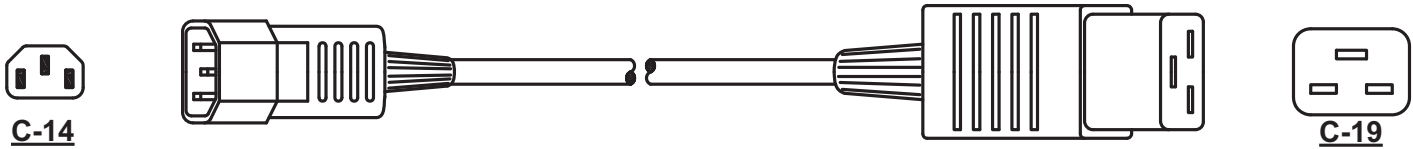

CAT. NO. 30409
 IEC 60320 C-19, NEMA 6-15P PLUG
 ADAPTER. 15 A-250 V.

**ADAPTER CORDS, C-14 PLUG & C-19 CONNECTOR 15A-250V, 14/3 AWG,
 SJTO. UL, C-UL LISTED.**

CAT. NO.	LENGTH	CAT. NO.	LENGTH	CAT. NO.	LENGTH
30700	12 INCHES	30700X3FT	36 INCHES	30700X6FT	72 INCHES
30700X18IN	18 INCHES	30700X4FT	48 INCHES	30700X8FT	96 INCHES
30700X2FT	24 INCHES	30700X5FT	60 INCHES	30700X10FT	120 INCHES