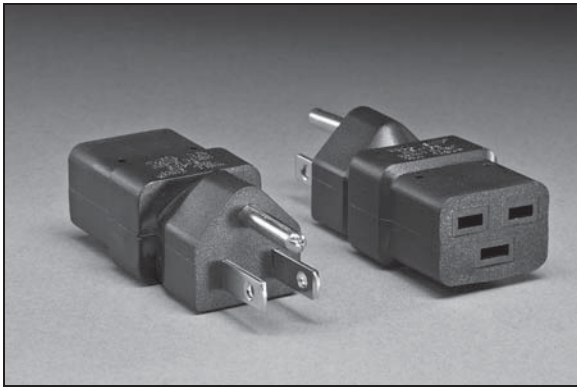

CAT. NO. 30404-A
IEC 60320 C-14, C-13 (X2) PLUG/
CONNECTOR ADAPTER.
10A 125V. UL RECOGNIZED. TUV.

CAT. NO 30406
IEC 60320 C-14, C-5 PLUG/CONNECTOR
ADAPTER. 10 A-250 V. UL RECOGNIZED.

CAT. NO 30407
IEC 60320 C-14, C-7 PLUG/
CONNECTOR ADAPTER. 10 A-250 V.
UL RECOGNIZED, CE MARK.

CAT. NO 30410
IEC 60320 C-20, C-13 (X2) PLUG/
CONNECTOR ADAPTER. 10 A-250V.

IEC 60320, C-19, C-20, C-14, C-13 PLUG ADAPTERS
2 Pole, 3 Wire Grounding

CAT. NO. 30408
 IEC 60320 C-19, NEMA 5-15P PLUG
 ADAPTER. 15 A-125 V.

CAT. NO. 30409
 IEC 60320 C-19, NEMA 6-15P PLUG
 ADAPTER. 15 A-250 V.

**ADAPTER CORDS, C-14 PLUG & C-19 CONNECTOR 15A-250V, 14/3 AWG,
 SJTO. UL, C-UL LISTED.**

CAT. NO.	LENGTH	CAT. NO.	LENGTH	CAT. NO.	LENGTH
30700	12 INCHES	30700X3FT	36 INCHES	30700X6FT	72 INCHES
30700X18IN	18 INCHES	30700X4FT	48 INCHES	30700X8FT	96 INCHES
30700X2FT	24 INCHES	30700X5FT	60 INCHES	30700X10FT	120 INCHES

**ADAPTER CORDS, C-20 PLUG & C-13 CONNECTOR 15A-250V, 14/3 AWG,
 SJTO. UL, C-UL LISTED.**

CAT. NO.	LENGTH	CAT. NO.	LENGTH	CAT. NO.	LENGTH
31720	12 INCHES	31720X3FT	36 INCHES	31720X6FT	72 INCHES
31720X18IN	18 INCHES	31720X4FT	48 INCHES	31720X8FT	96 INCHES
31720X2FT	24 INCHES	31720X5FT	60 INCHES	31720X10FT	120 INCHES