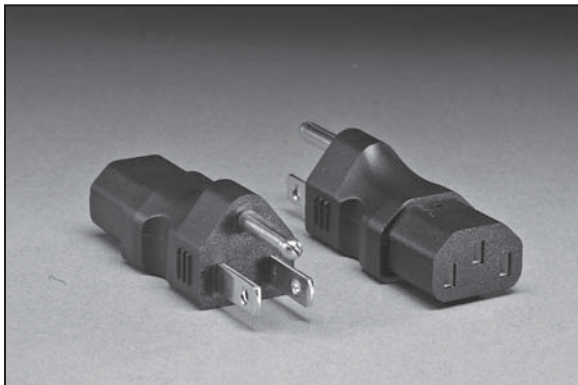

NEMA 5-15, IEC 60320, C-13, C-14 PLUG ADAPTERS
2 Pole, 3 Wire Grounding

CAT. NO. 30400
NEMA 5-15P, IEC 60320 C-13 (X1). PLUG/
CONNECTOR ADAPTER. 10 A-125 V, UL,
BMSI LISTED.

CAT. NO. 30400-A
NEMA 5-15P, IEC 60320 C-13 (X2)
PLUG/CONNECTOR ADAPTER. 10 A-125 V.

IEC 60320, C-13, C-14, C-5, C-7 PLUG ADAPTERS
2 Pole, 3 Wire Grounding

CAT. NO. 30235
IEC 60320 C-14 PLUG/UNIVERSAL
OUTLET ADAPTER. 15 A-125 V,
10 A-250 V. CE MARK.

CAT. NO. 30404
IEC 60320 C-14, C-13 PLUG/CONNECTOR
ADAPTER. 10 A-250. UL, C-UL, TUV LISTED.
CE MARK.

CAT. NO. 30409
 IEC 60320 C-19, NEMA 6-15P PLUG
 ADAPTER. 15 A-250 V.

**ADAPTER CORDS, C-14 PLUG & C-19 CONNECTOR 15A-250V, 14/3 AWG,
 SJTO. UL, C-UL LISTED.**

CAT. NO.	LENGTH	CAT. NO.	LENGTH	CAT. NO.	LENGTH
30700	12 INCHES	30700X3FT	36 INCHES	30700X6FT	72 INCHES
30700X18IN	18 INCHES	30700X4FT	48 INCHES	30700X8FT	96 INCHES
30700X2FT	24 INCHES	30700X5FT	60 INCHES	30700X10FT	120 INCHES

**ADAPTER CORDS, C-20 PLUG & C-13 CONNECTOR 15A-250V, 14/3 AWG,
 SJTO. UL, C-UL LISTED.**

CAT. NO.	LENGTH	CAT. NO.	LENGTH	CAT. NO.	LENGTH
31720	12 INCHES	31720X3FT	36 INCHES	31720X6FT	72 INCHES
31720X18IN	18 INCHES	31720X4FT	48 INCHES	31720X8FT	96 INCHES
31720X2FT	24 INCHES	31720X5FT	60 INCHES	31720X10FT	120 INCHES