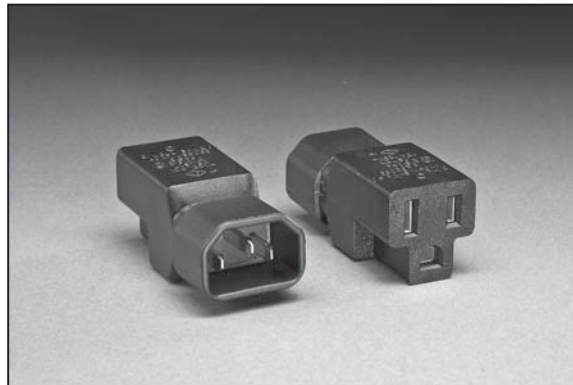

CAT. NO. 30401
IEC 60320 C-14, NEMA 5-15R (X1) PLUG
CONNECTOR ADAPTER, 10 A-125 V. UL,
C-UL, PSE (JET) LISTED.