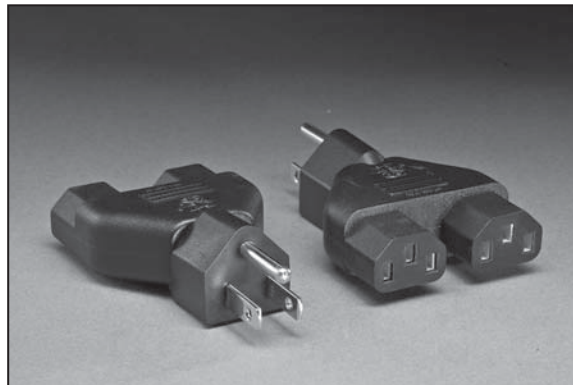

NEMA 5-15, IEC 60320, C-13, C-14 PLUG ADAPTERS
2 Pole, 3 Wire Grounding

CAT. NO. 30400
NEMA 5-15P, IEC 60320 C-13 (X1). PLUG/
CONNECTOR ADAPTER. 10 A-125 V, UL,
BMSI LISTED.

CAT. NO. 30400-A
NEMA 5-15P, IEC 60320 C-13 (X2)
PLUG/CONNECTOR ADAPTER. 10 A-125 V.

IEC 60320, C-13, C-14, C-5, C-7 PLUG ADAPTERS
2 Pole, 3 Wire Grounding

CAT. NO. 30235
IEC 60320 C-14 PLUG/UNIVERSAL
OUTLET ADAPTER. 15 A-125 V,
10 A-250 V. CE MARK.

CAT. NO. 30404
IEC 60320 C-14, C-13 PLUG/CONNECTOR
ADAPTER. 10 A-250. UL, C-UL, TUV LISTED.
CE MARK.

CAT. NO. 30409
 IEC 60320 C-19, NEMA 6-15P PLUG
 ADAPTER. 15 A-250 V.

**ADAPTER CORDS, C-14 PLUG & C-19 CONNECTOR 15A-250V, 14/3 AWG,
 SJTO. UL, C-UL LISTED.**

CAT. NO.	LENGTH	CAT. NO.	LENGTH	CAT. NO.	LENGTH
30700	12 INCHES	30700X3FT	36 INCHES	30700X6FT	72 INCHES
30700X18IN	18 INCHES	30700X4FT	48 INCHES	30700X8FT	96 INCHES
30700X2FT	24 INCHES	30700X5FT	60 INCHES	30700X10FT	120 INCHES

**ADAPTER CORDS, C-20 PLUG & C-13 CONNECTOR 15A-250V, 14/3 AWG,
 SJTO. UL, C-UL LISTED.**

CAT. NO.	LENGTH	CAT. NO.	LENGTH	CAT. NO.	LENGTH
31720	12 INCHES	31720X3FT	36 INCHES	31720X6FT	72 INCHES
31720X18IN	18 INCHES	31720X4FT	48 INCHES	31720X8FT	96 INCHES
31720X2FT	24 INCHES	31720X5FT	60 INCHES	31720X10FT	120 INCHES